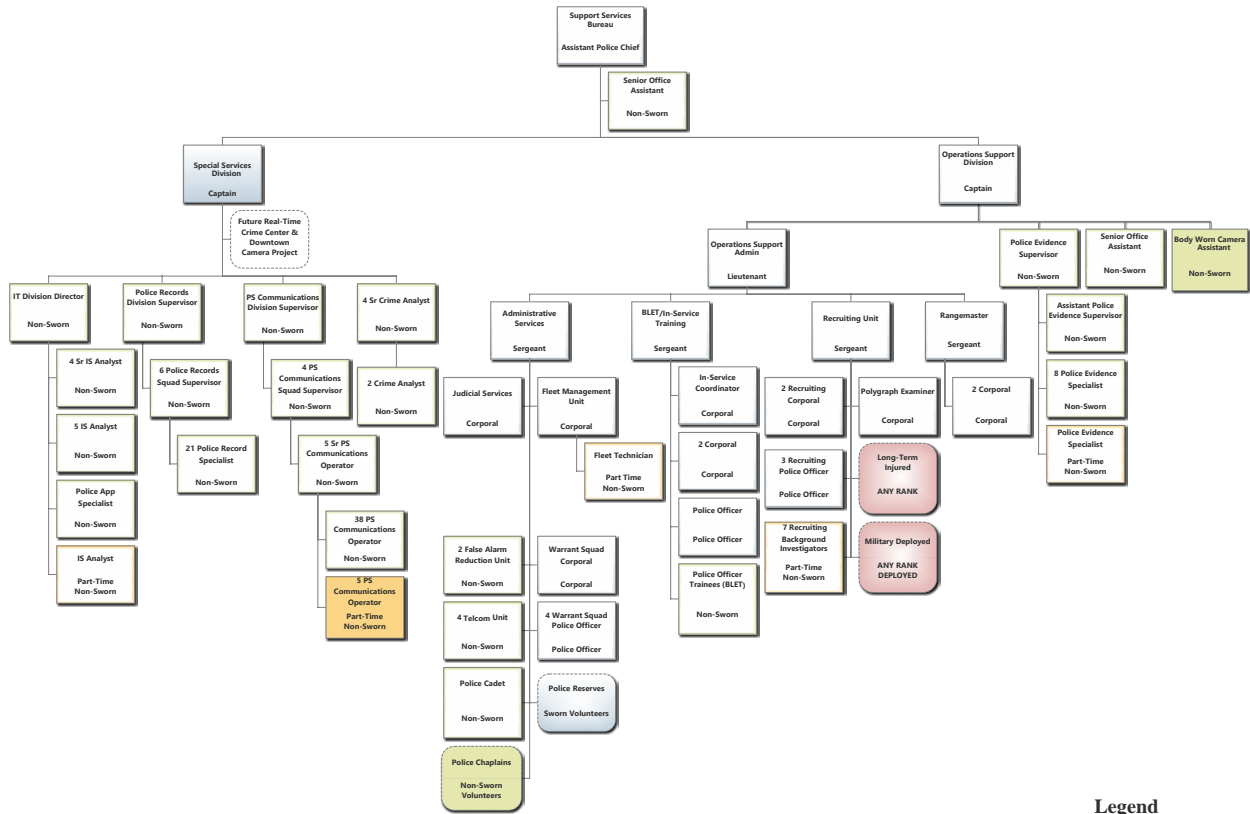

OFFICE OF THE CHIEF OF POLICE

Legend

Effective 01 August 2019

SUPPORT SERVICES BUREAU

Legend

Effective 01 August 2019