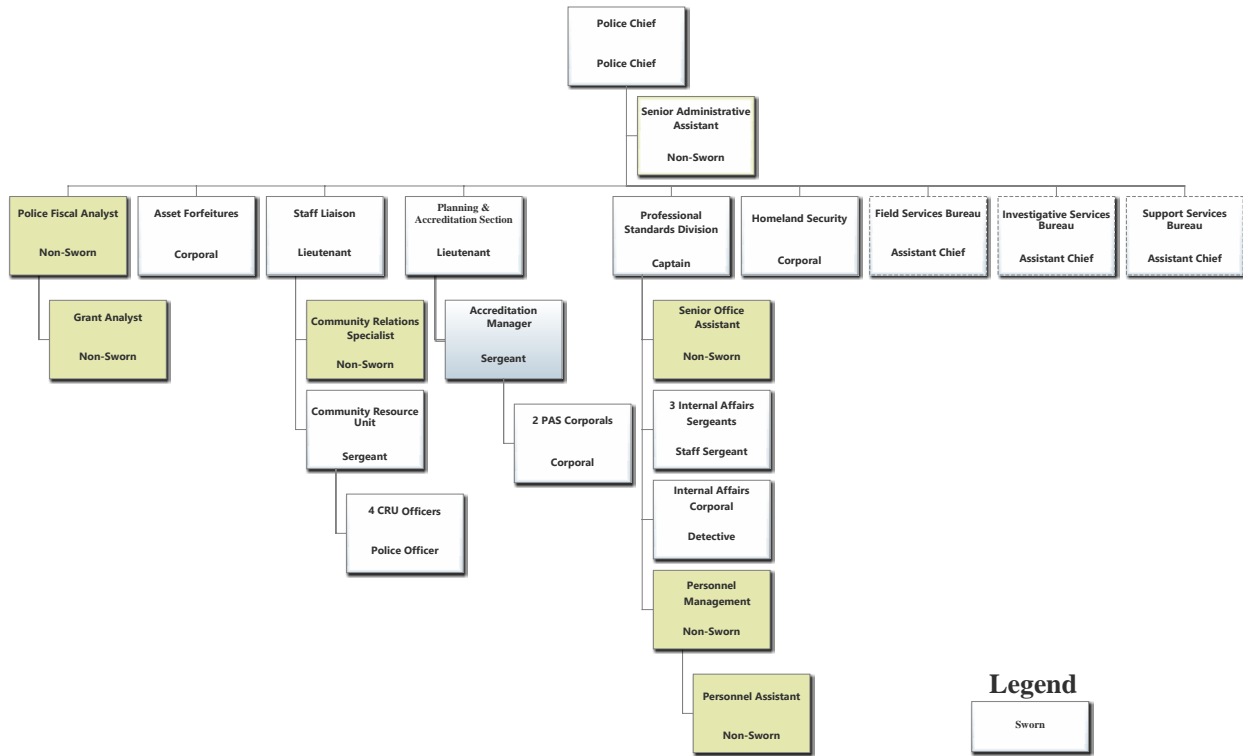

OFFICE OF THE CHIEF OF POLICE

Legend

Effective 01 August 2019

SUPPORT SERVICES BUREAU

Legend

Effective 01 August 2019