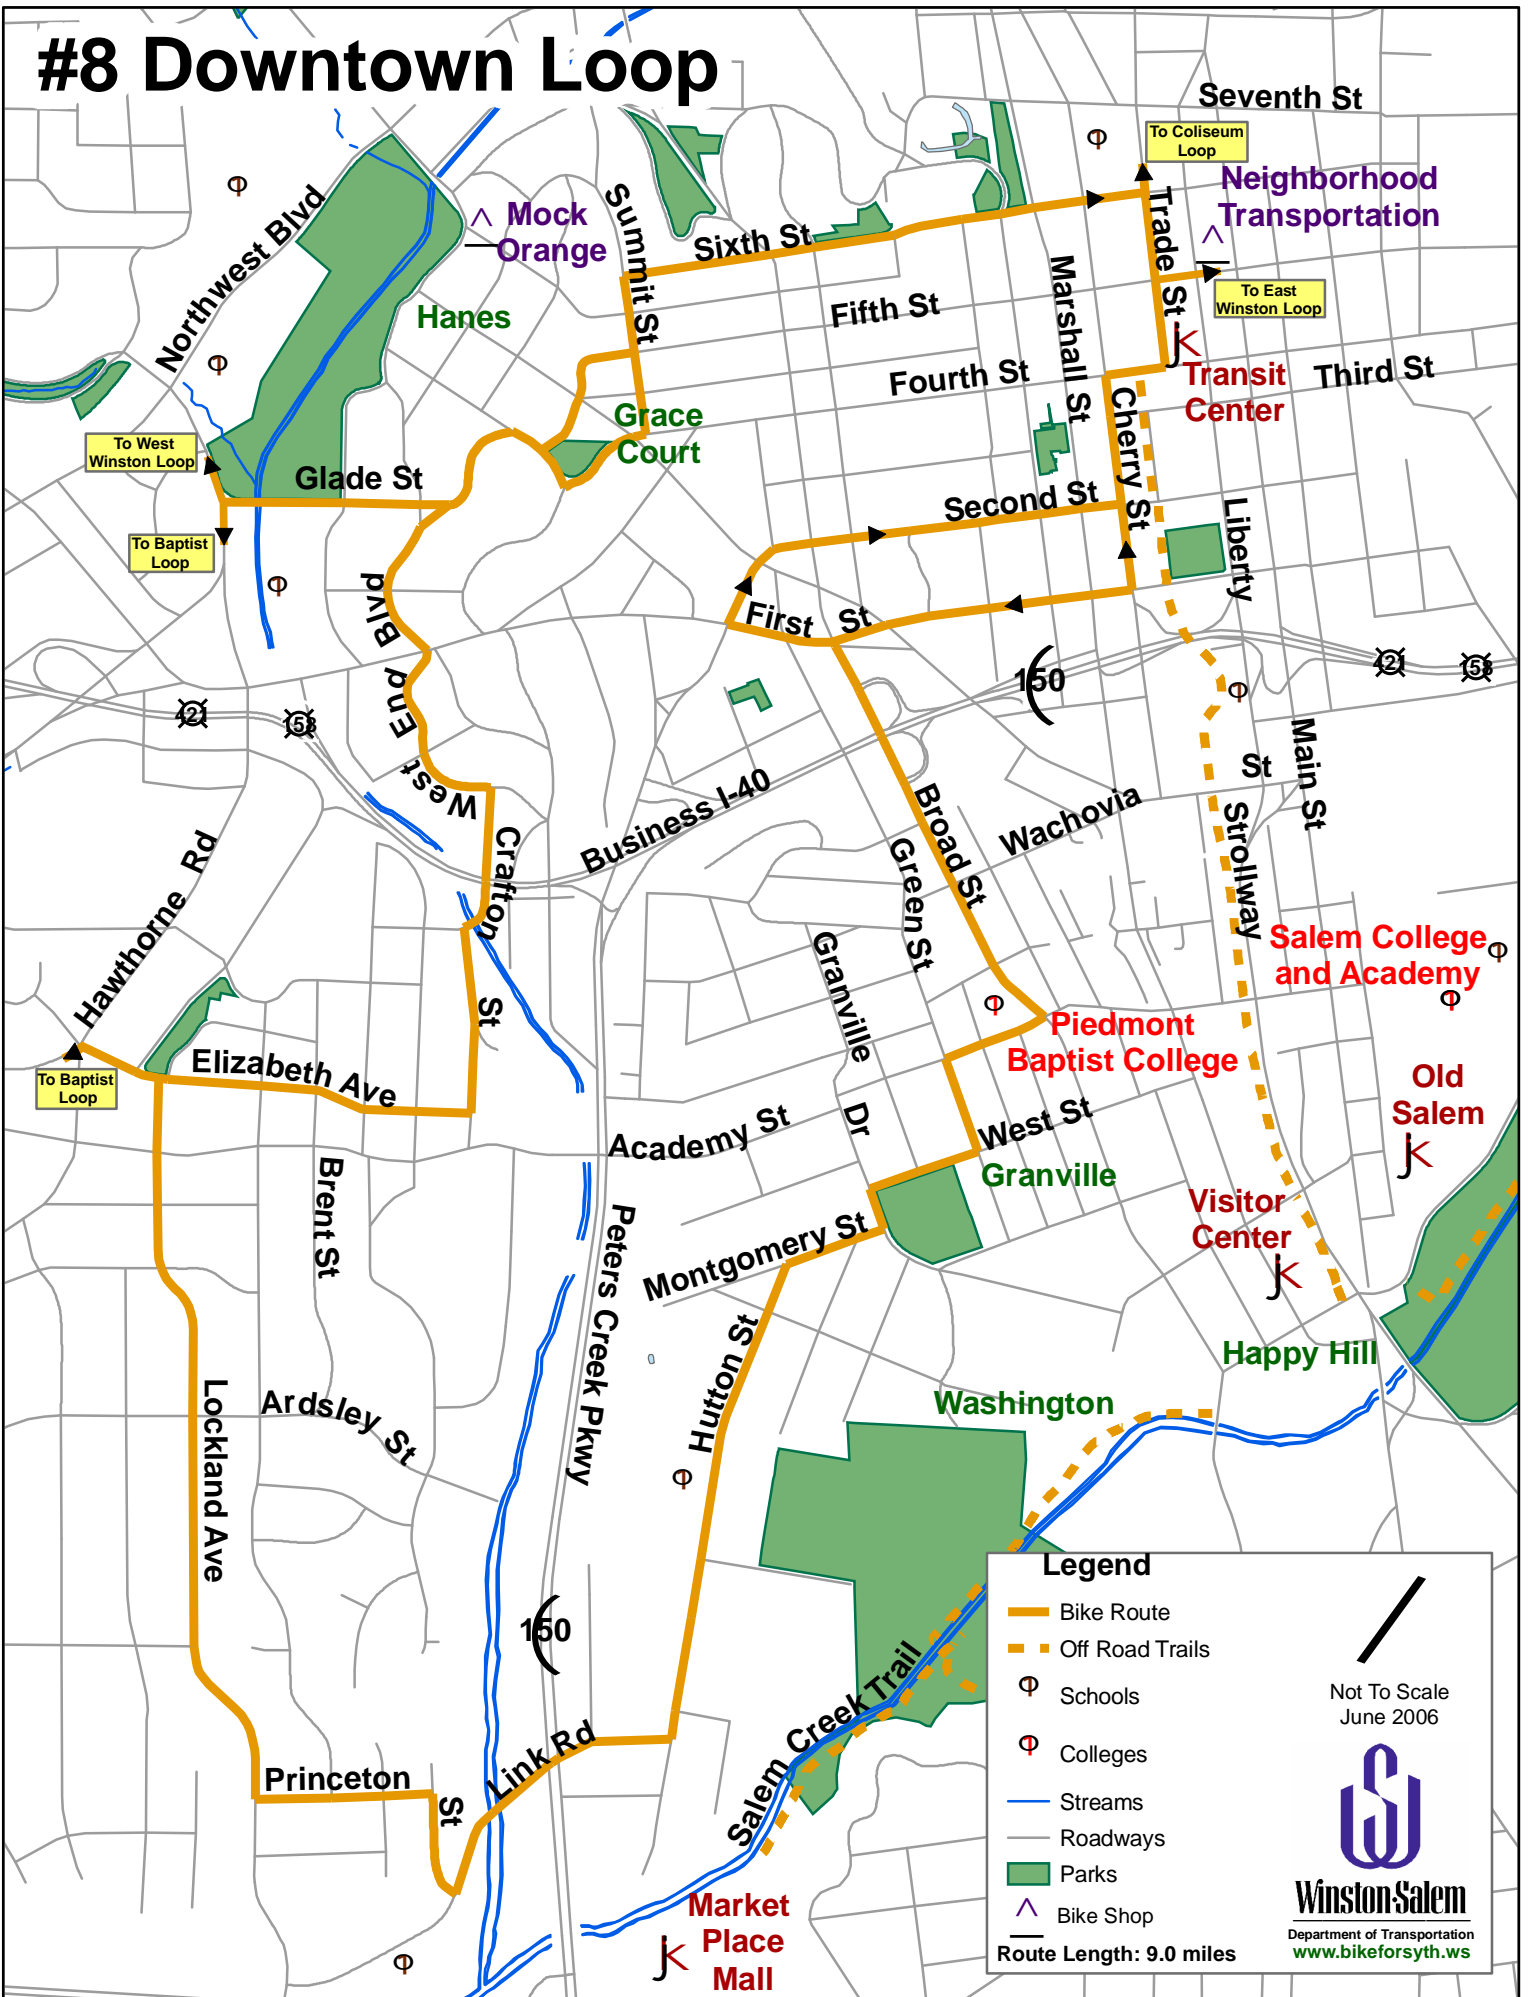

#8 Downtown Loop

Legend

- Bike Route
- - - Off Road Trails
- ⊕ Schools
- ⊕ Colleges
- Streams
- Roadways
- Parks
- △ Bike Shop

Route Length: 9.0 miles

Not To Scale
June 2006

Winston-Salem
Department of Transportation
www.bikeforsyth.ws