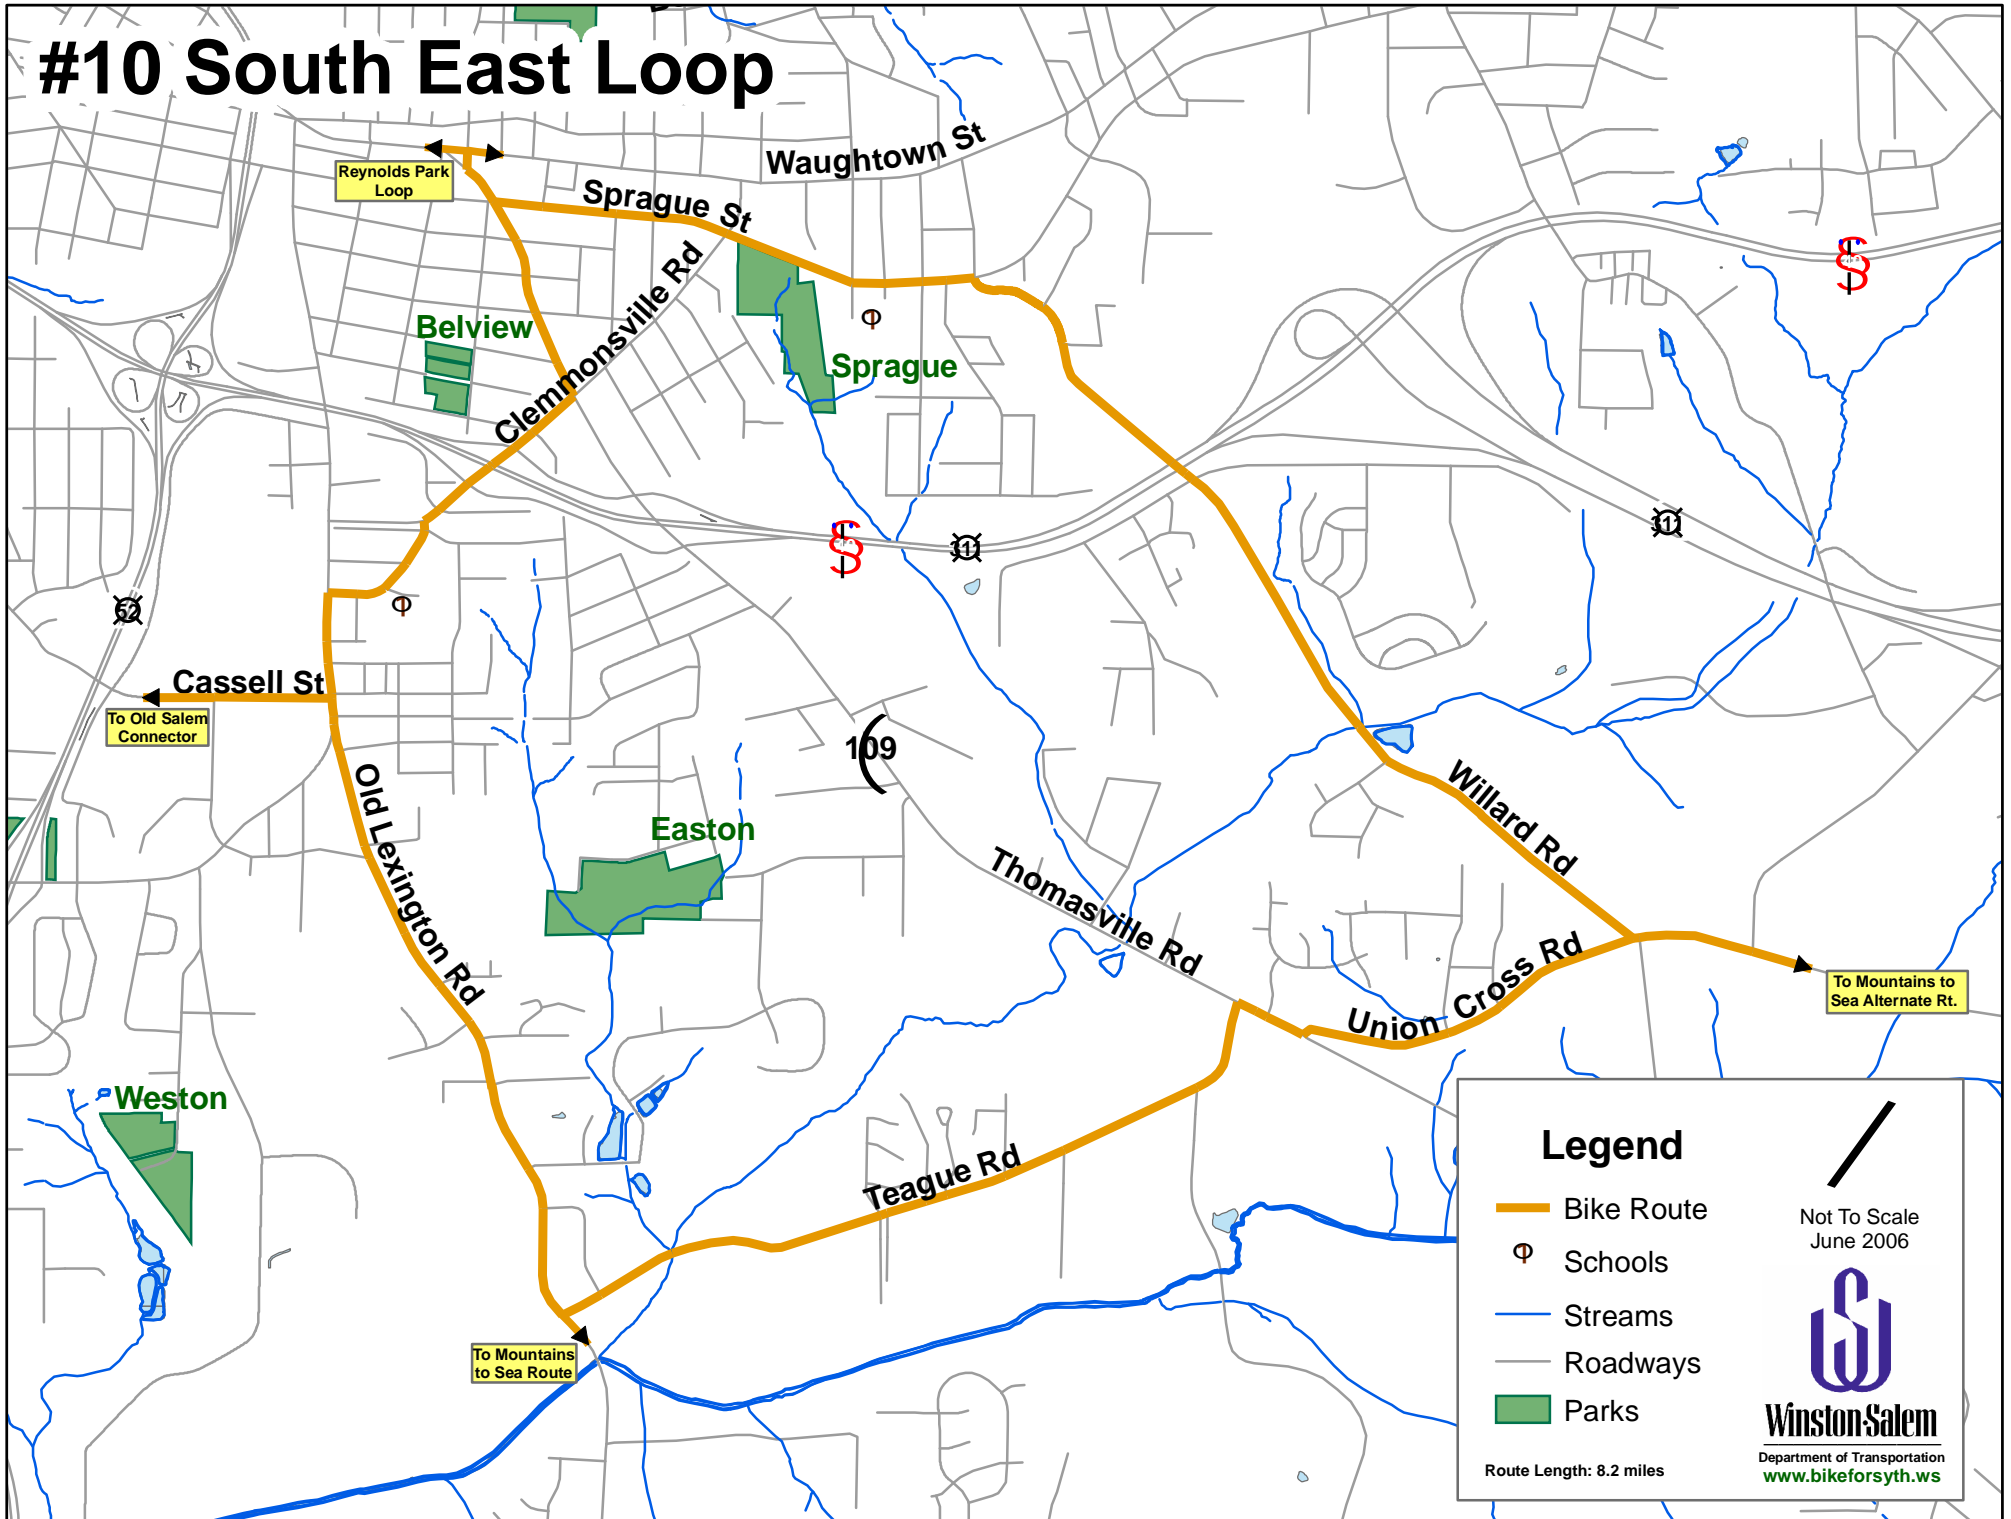

#10 South East Loop

Legend

- Bike Route
- Schools
- Streams
- Roadways
- Parks

Route Length: 8.2 miles

Not To Scale
June 2006

Winston-Salem
Department of Transportation
www.bikeforsyth.ws