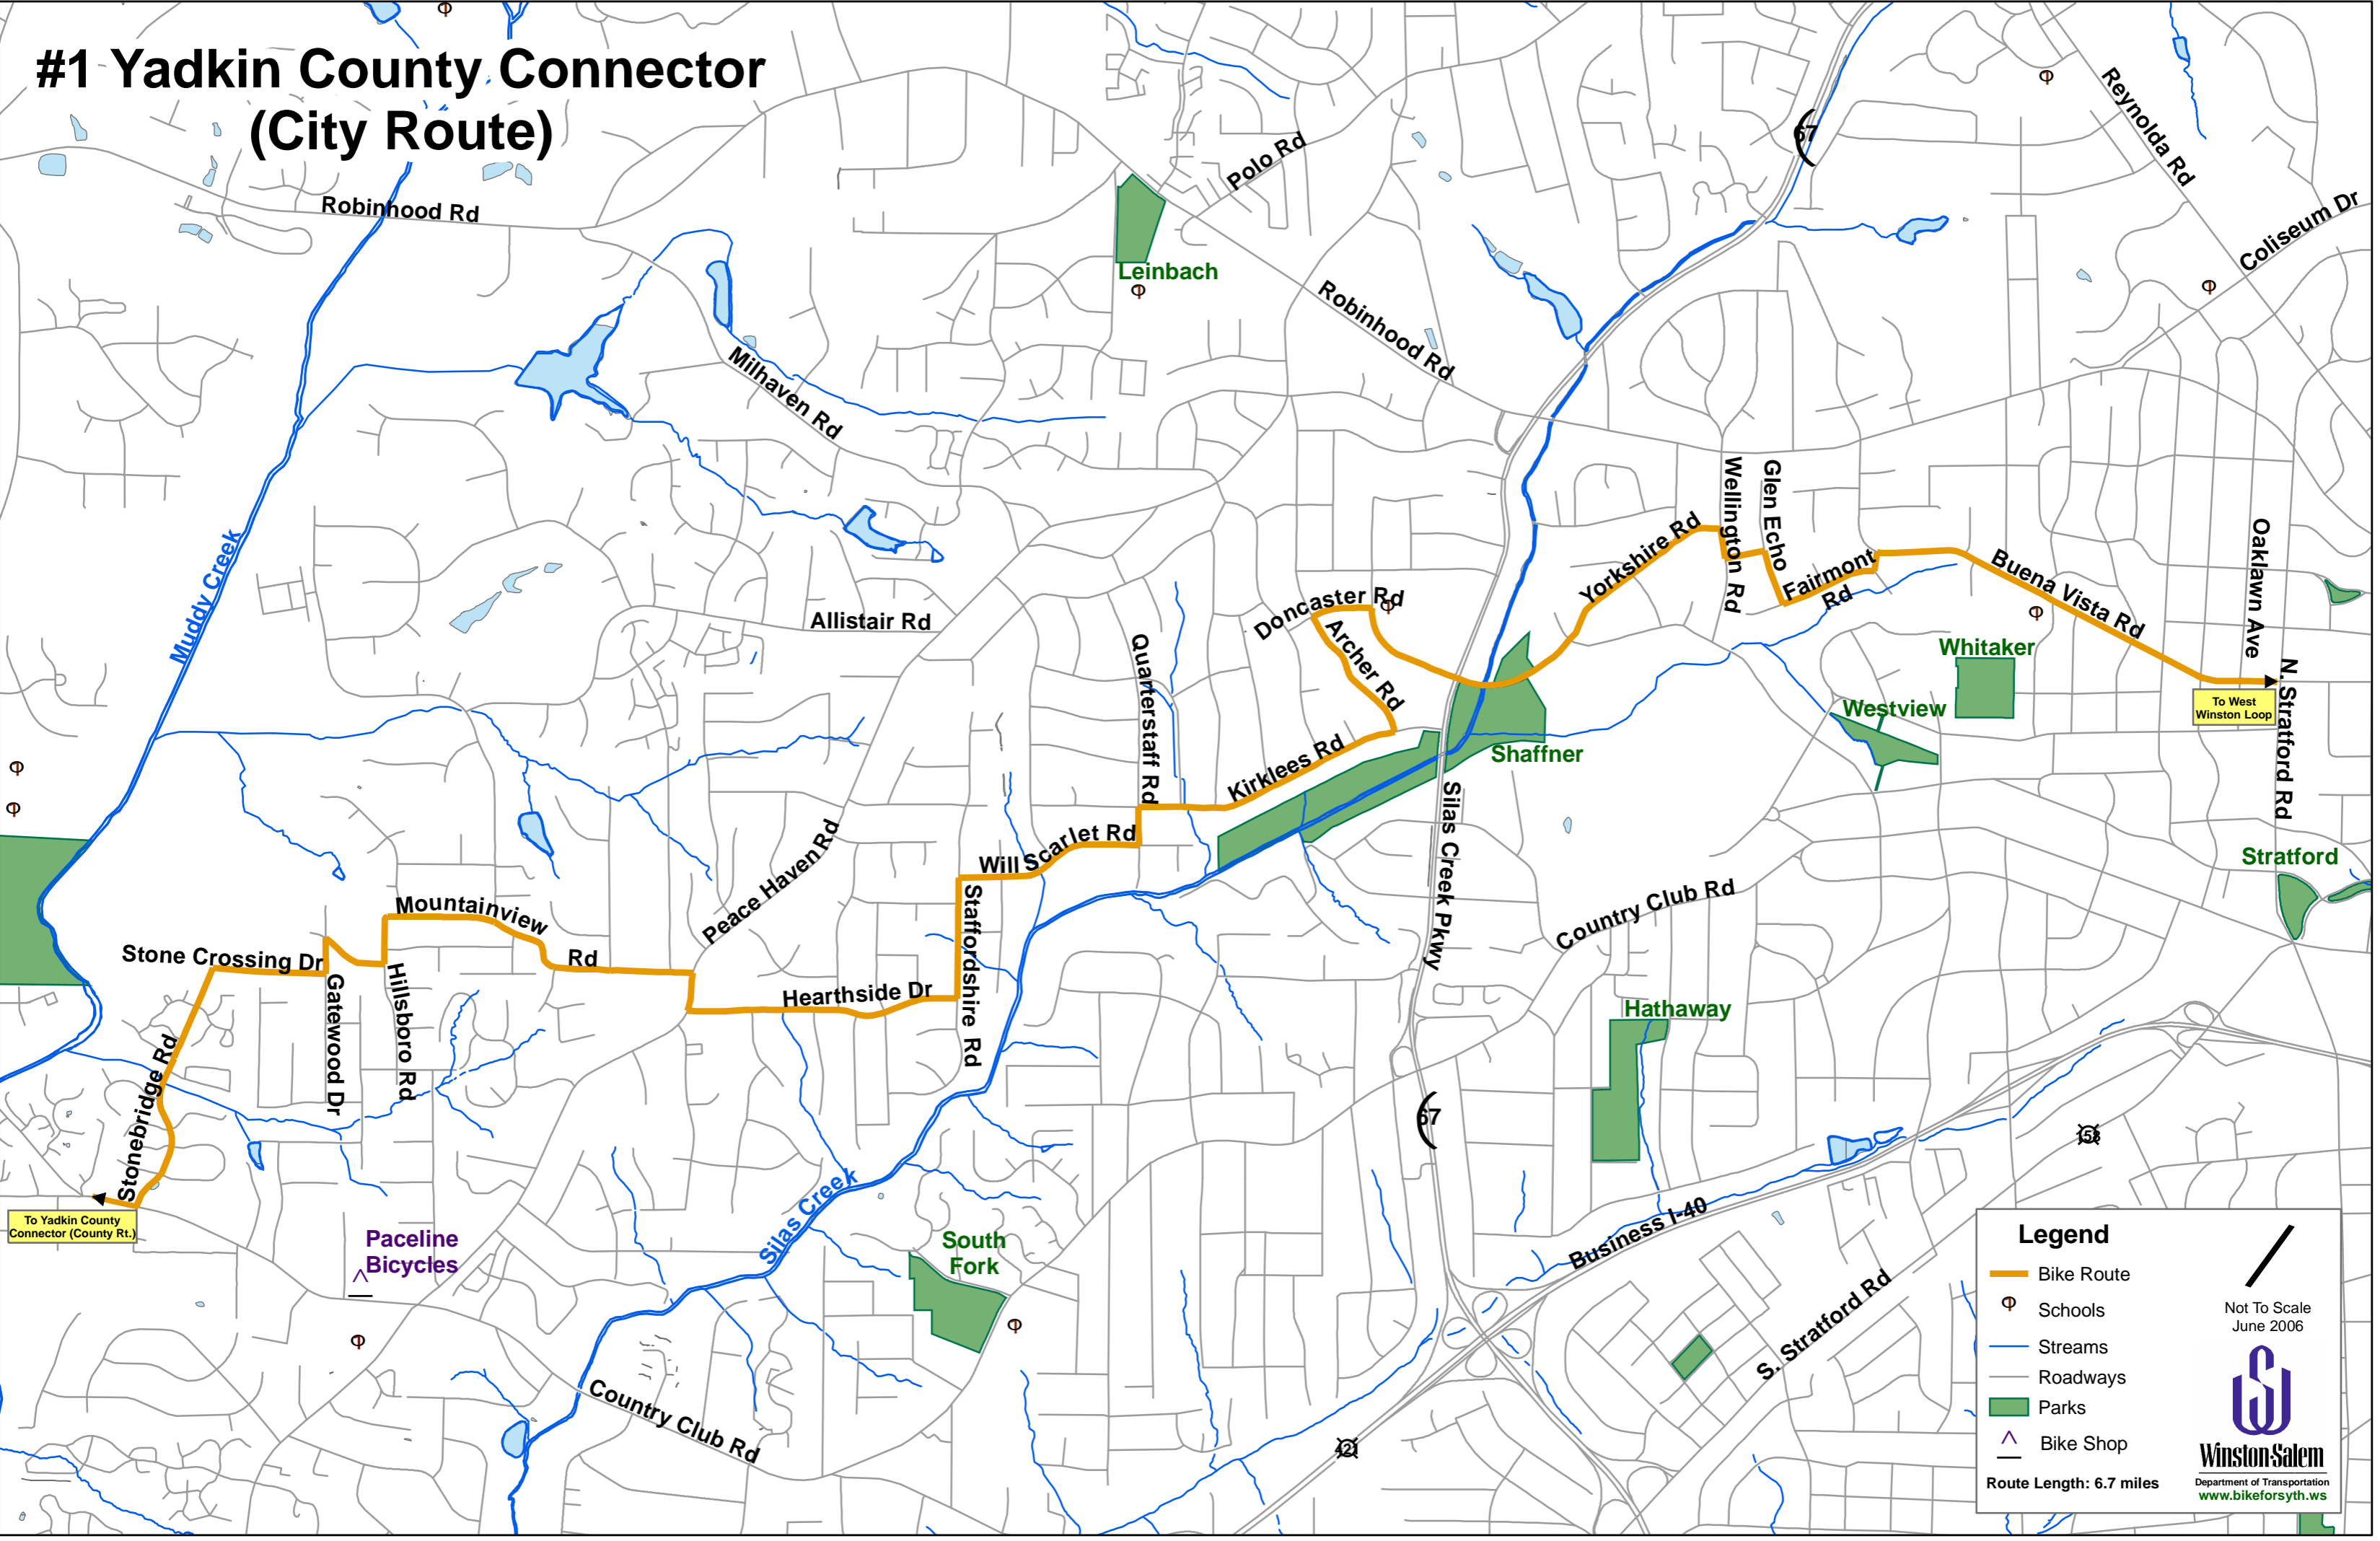

#1 Yadkin County Connector (City Route)

Legend

- Bike Route
- ⊕ Schools
- Streams
- Roadways
- Parks
- ^ Bike Shop

Route Length: 6.7 miles

Not To Scale
June 2006

Winston-Salem
Department of Transportation
www.bikeforsyth.ws