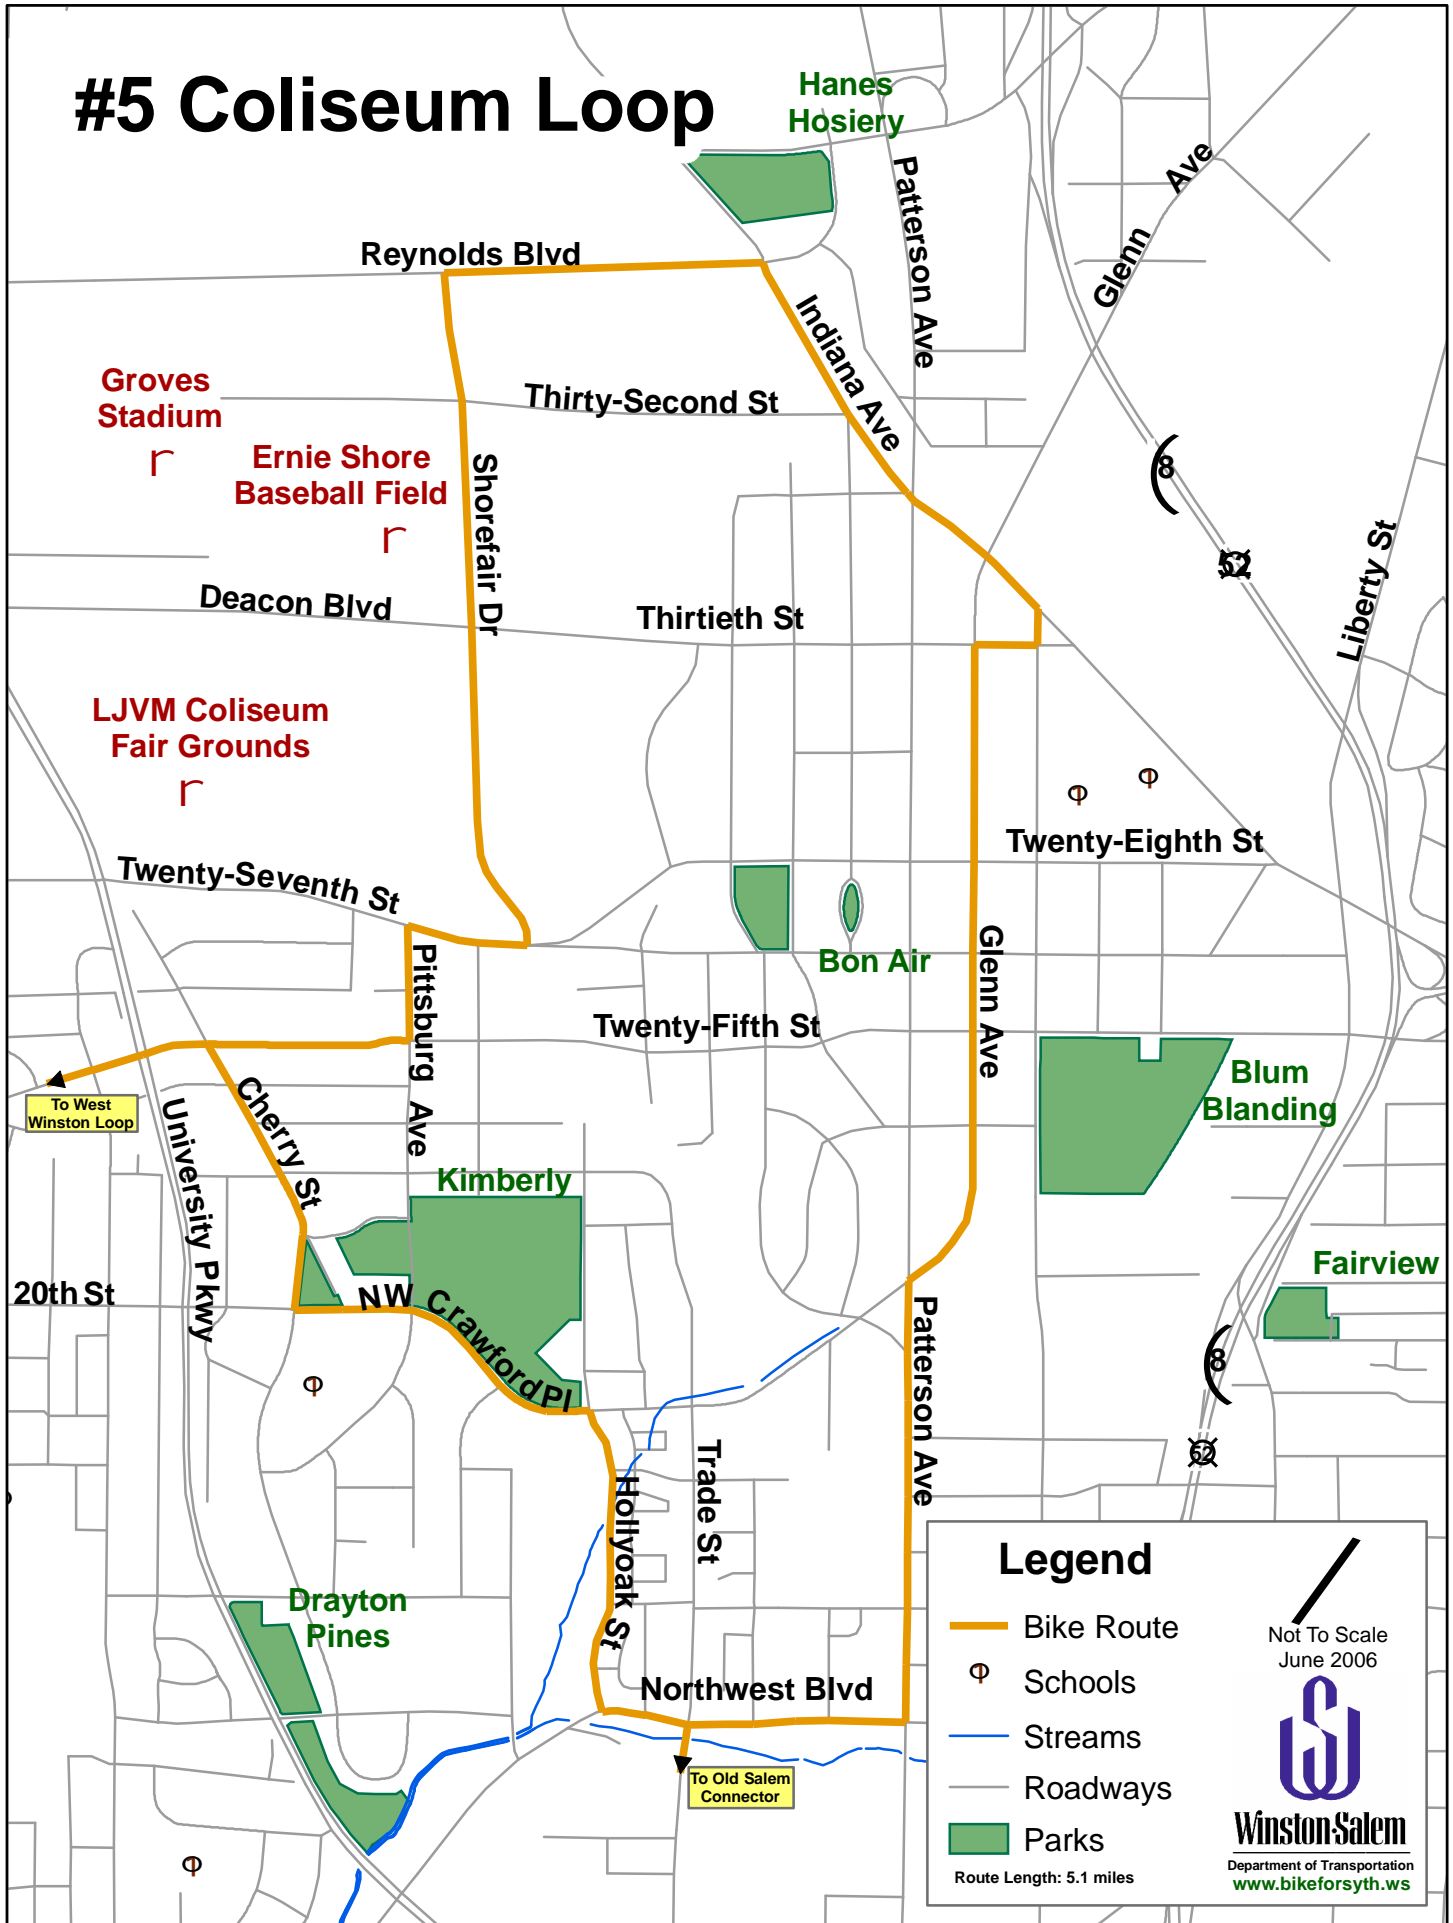

# #5 Coliseum Loop

## Legend

-  Bike Route
-  Schools
-  Streams
-  Roadways
-  Parks

Route Length: 5.1 miles

Not To Scale  
June 2006

**Winston-Salem**  
Department of Transportation  
[www.bikeforsyth.ws](http://www.bikeforsyth.ws)