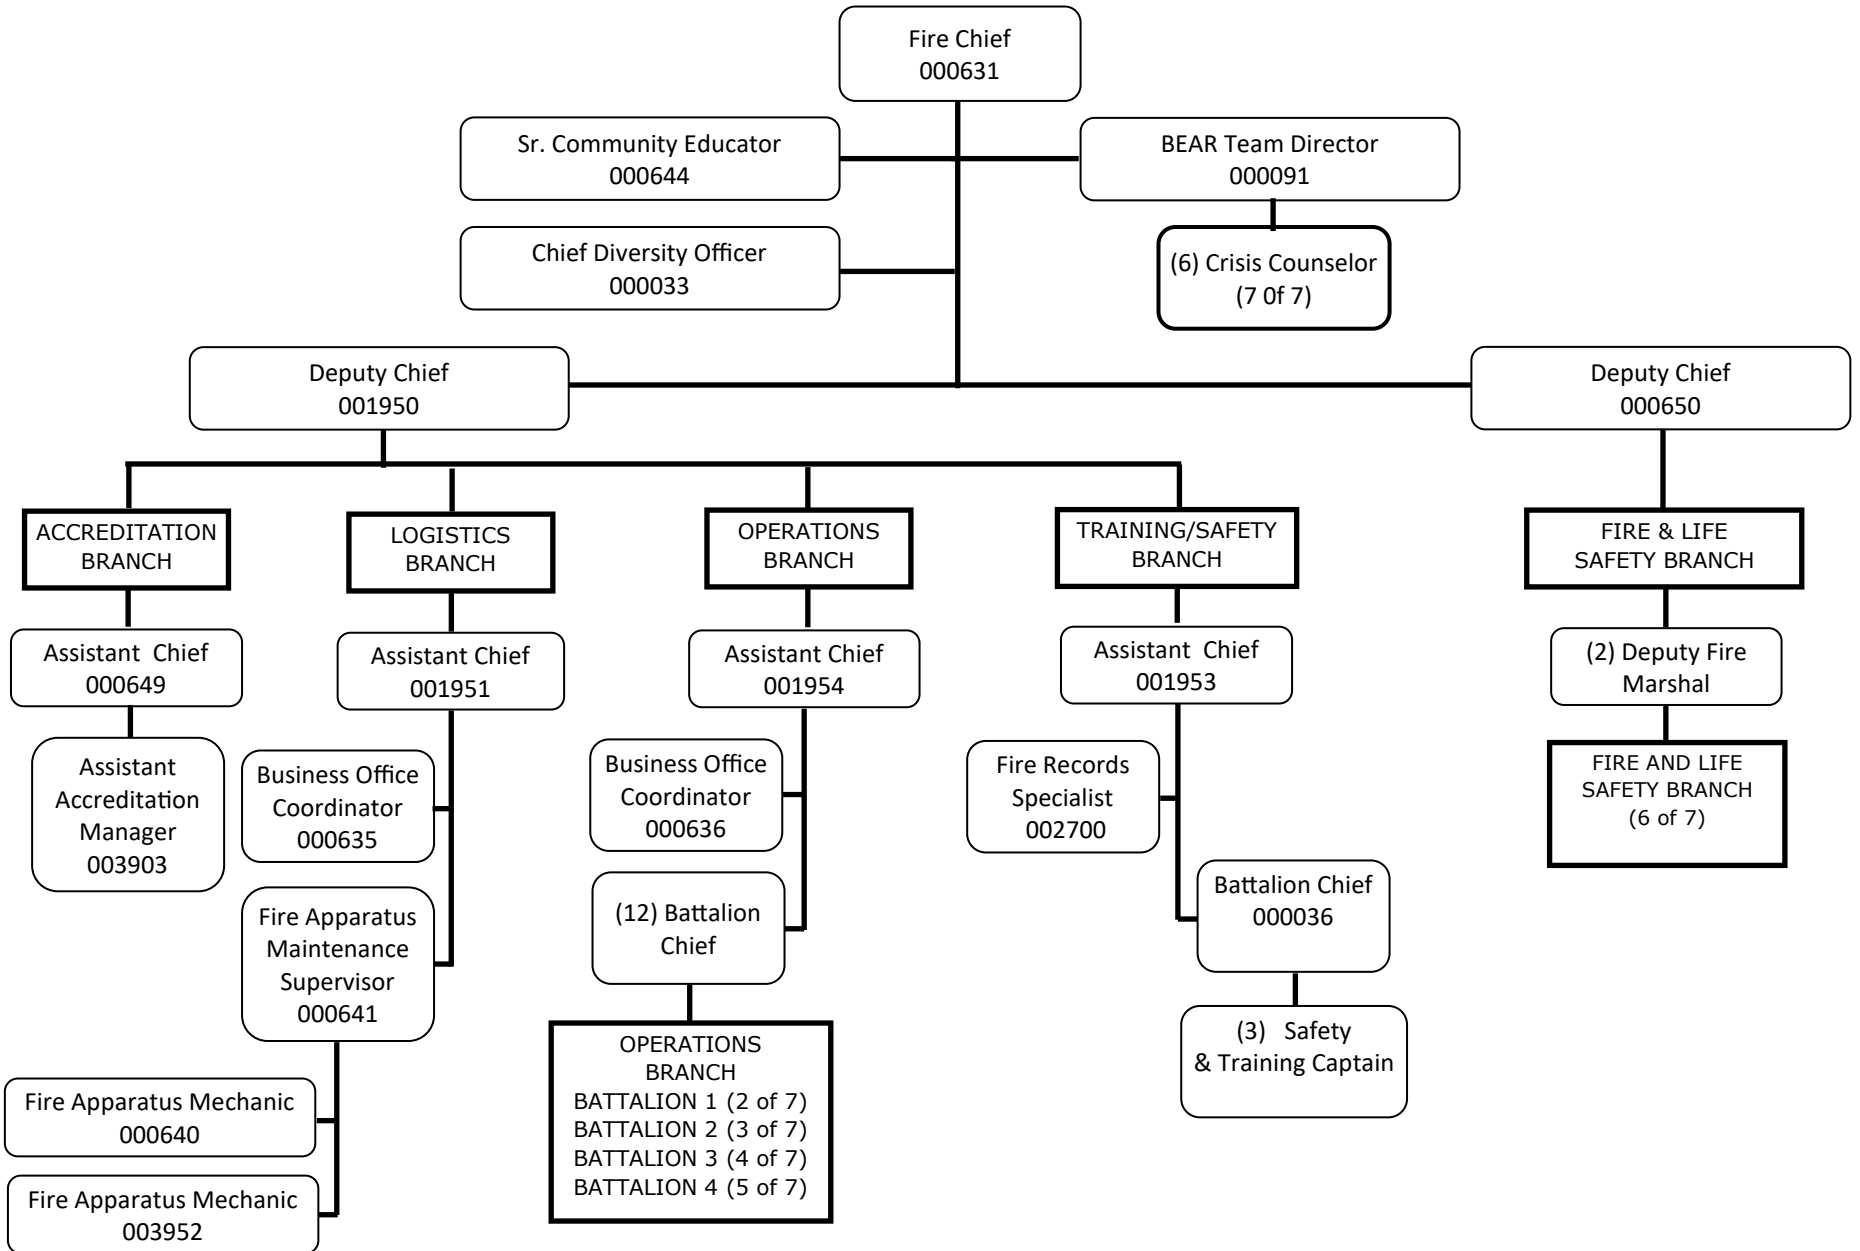

# FIRE (1 of 7) - ADMINISTRATION

# FIRE (2 of 7) - OPERATIONS —BATTALION 1

Operations personnel work on 3(24) hour shifts (platoons).

Personnel numbers listed reflect the total number assigned for all three platoons.

**FIRE (3 of 7) - OPERATIONS -BATTALION 2**

Operations personnel work on 3(24) hour shifts (platoons).

Personnel numbers listed reflect the total number assigned for all three platoons.

# FIRE (4 of 7) - OPERATIONS —BATTALION 3

Operations personnel work on 3(24) hour shifts (platoons).

Personnel numbers listed reflect the total number assigned for all three platoons.