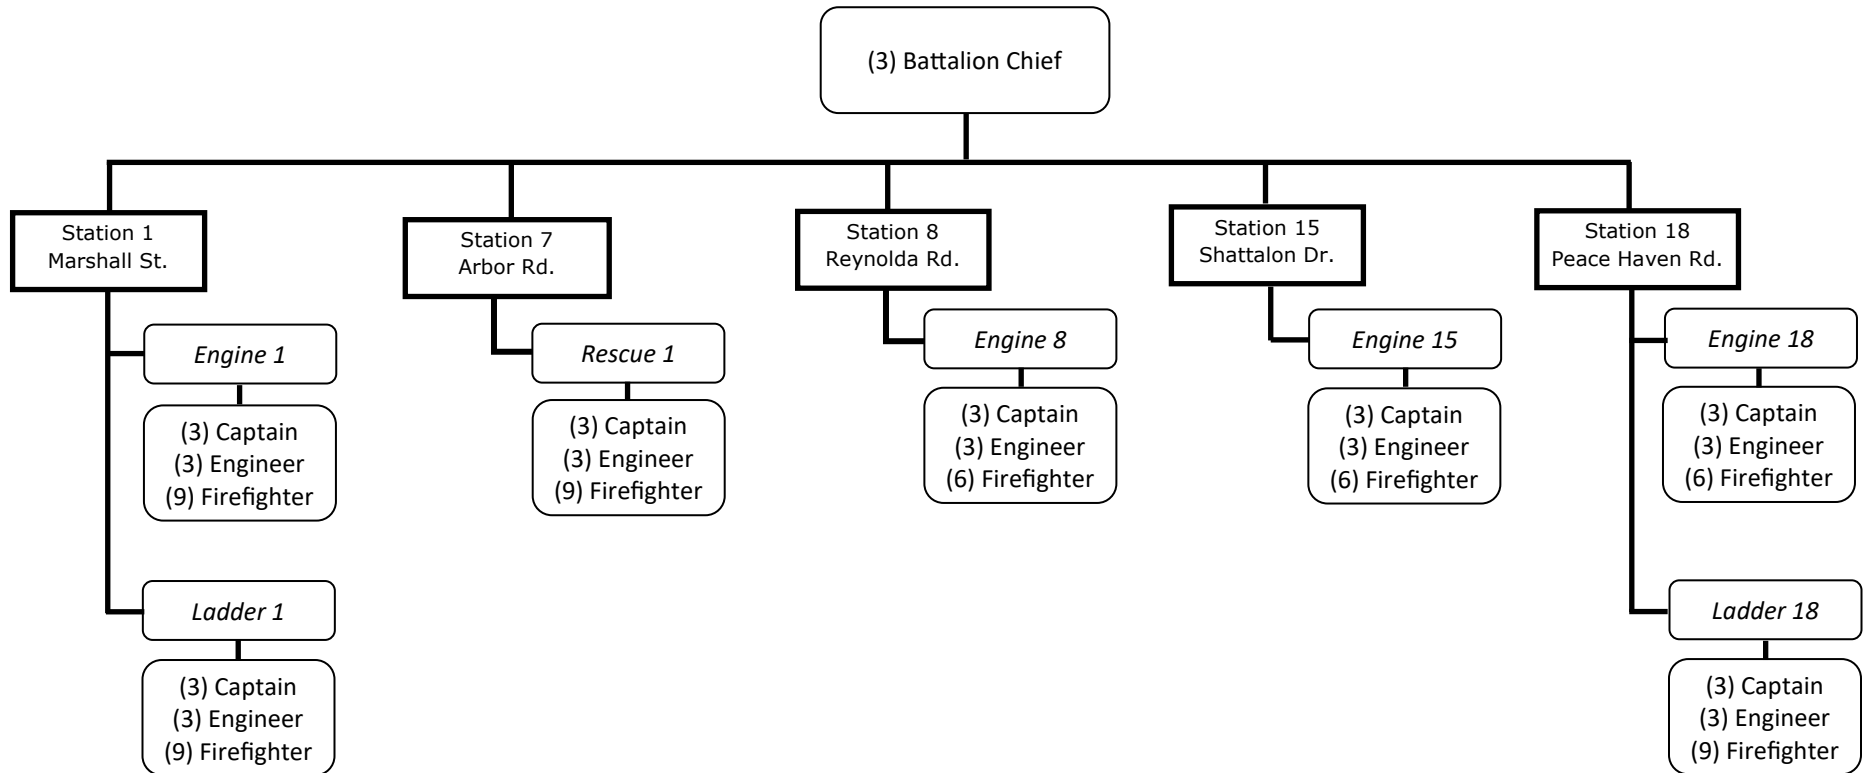

# FIRE (1 of 7) - ADMINISTRATION

# FIRE (2 of 7) - OPERATIONS —BATTALION 1

Operations personnel work on 3(24) hour shifts (platoons).

Personnel numbers listed reflect the total number assigned for all three platoons.

**FIRE (3 of 7) - OPERATIONS -BATTALION 2**

Operations personnel work on 3(24) hour shifts (platoons).

Personnel numbers listed reflect the total number assigned for all three platoons.