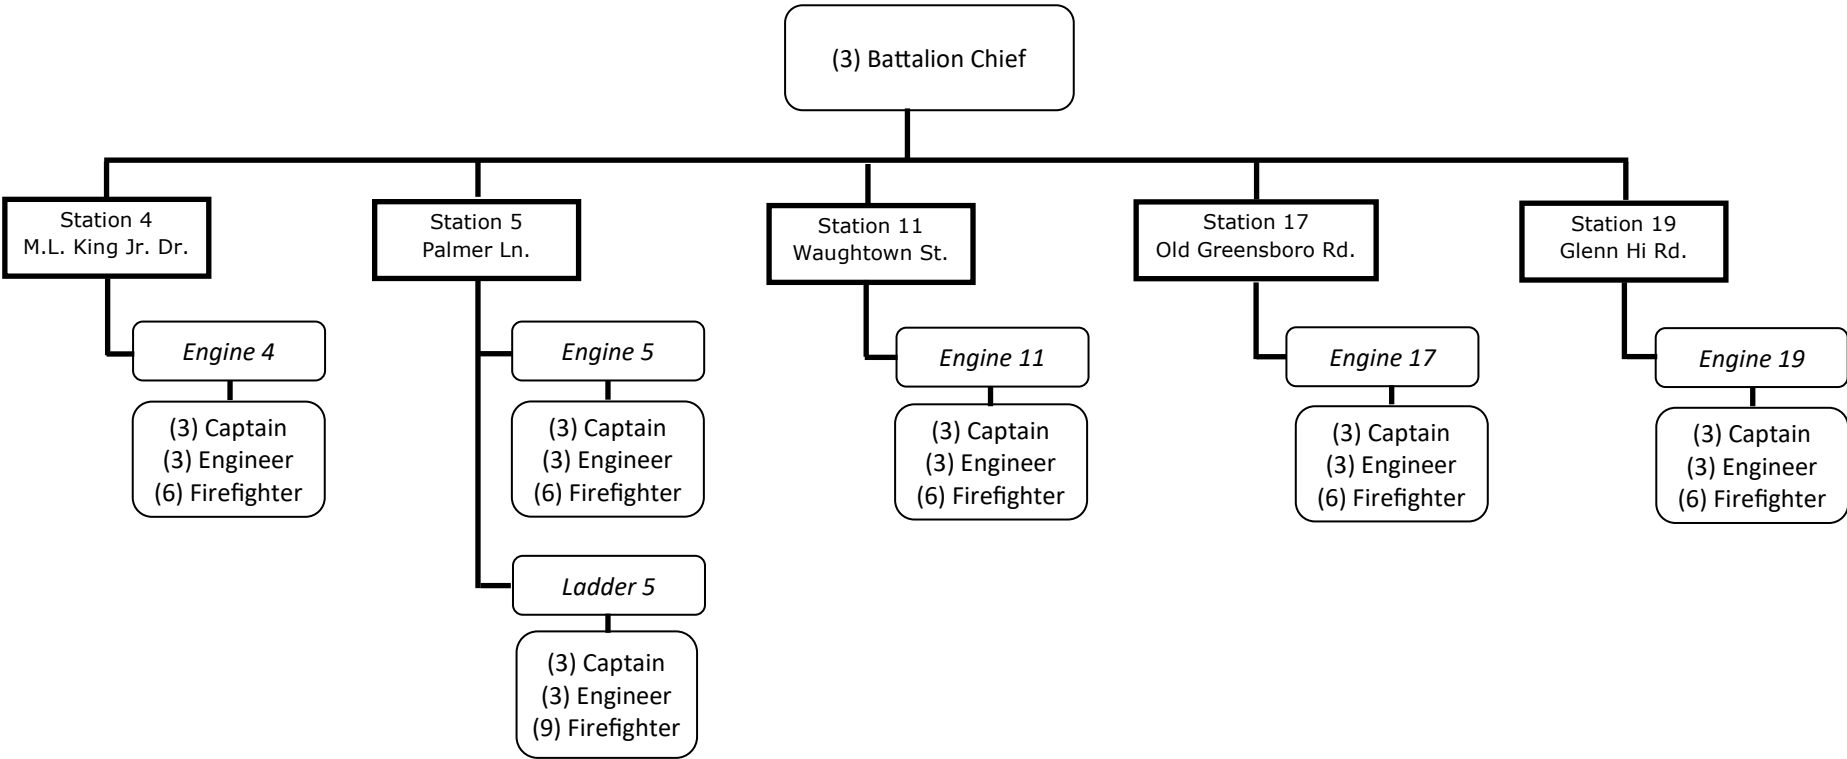

# FIRE (1 of 7) - ADMINISTRATION

# FIRE (2 of 7) - OPERATIONS —BATTALION 1

Operations personnel work on 3(24) hour shifts (platoons).

Personnel numbers listed reflect the total number assigned for all three platoons.

**FIRE (3 of 7) - OPERATIONS -BATTALION 2**

Operations personnel work on 3(24) hour shifts (platoons).

Personnel numbers listed reflect the total number assigned for all three platoons.