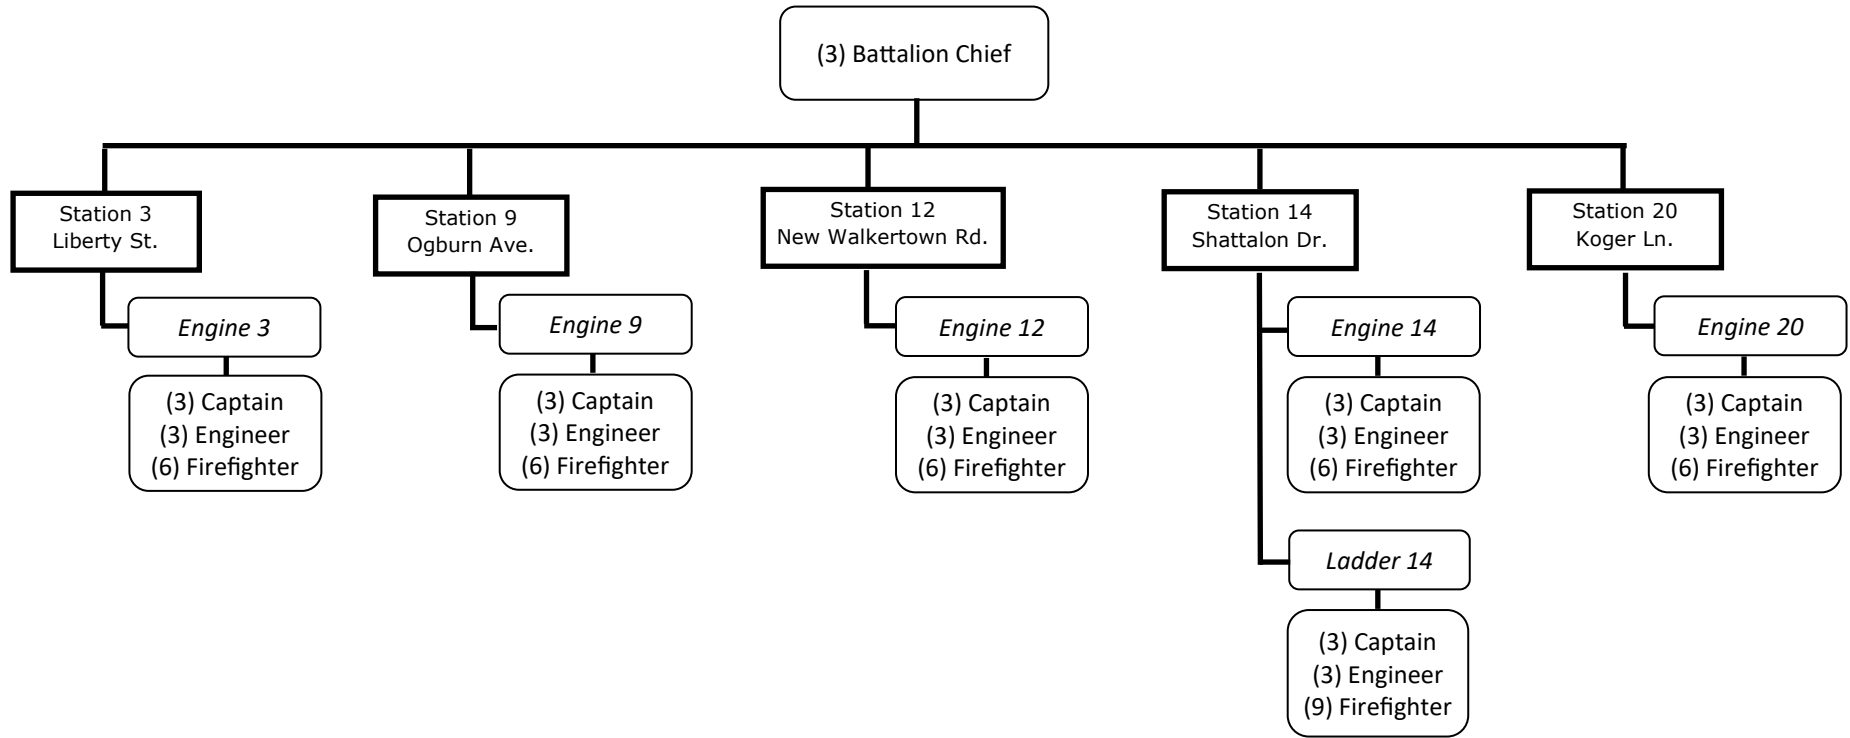

FIRE (4 of 7) - OPERATIONS —BATTALION 3

Operations personnel work on 3(24) hour shifts (platoons).

Personnel numbers listed reflect the total number assigned for all three platoons.