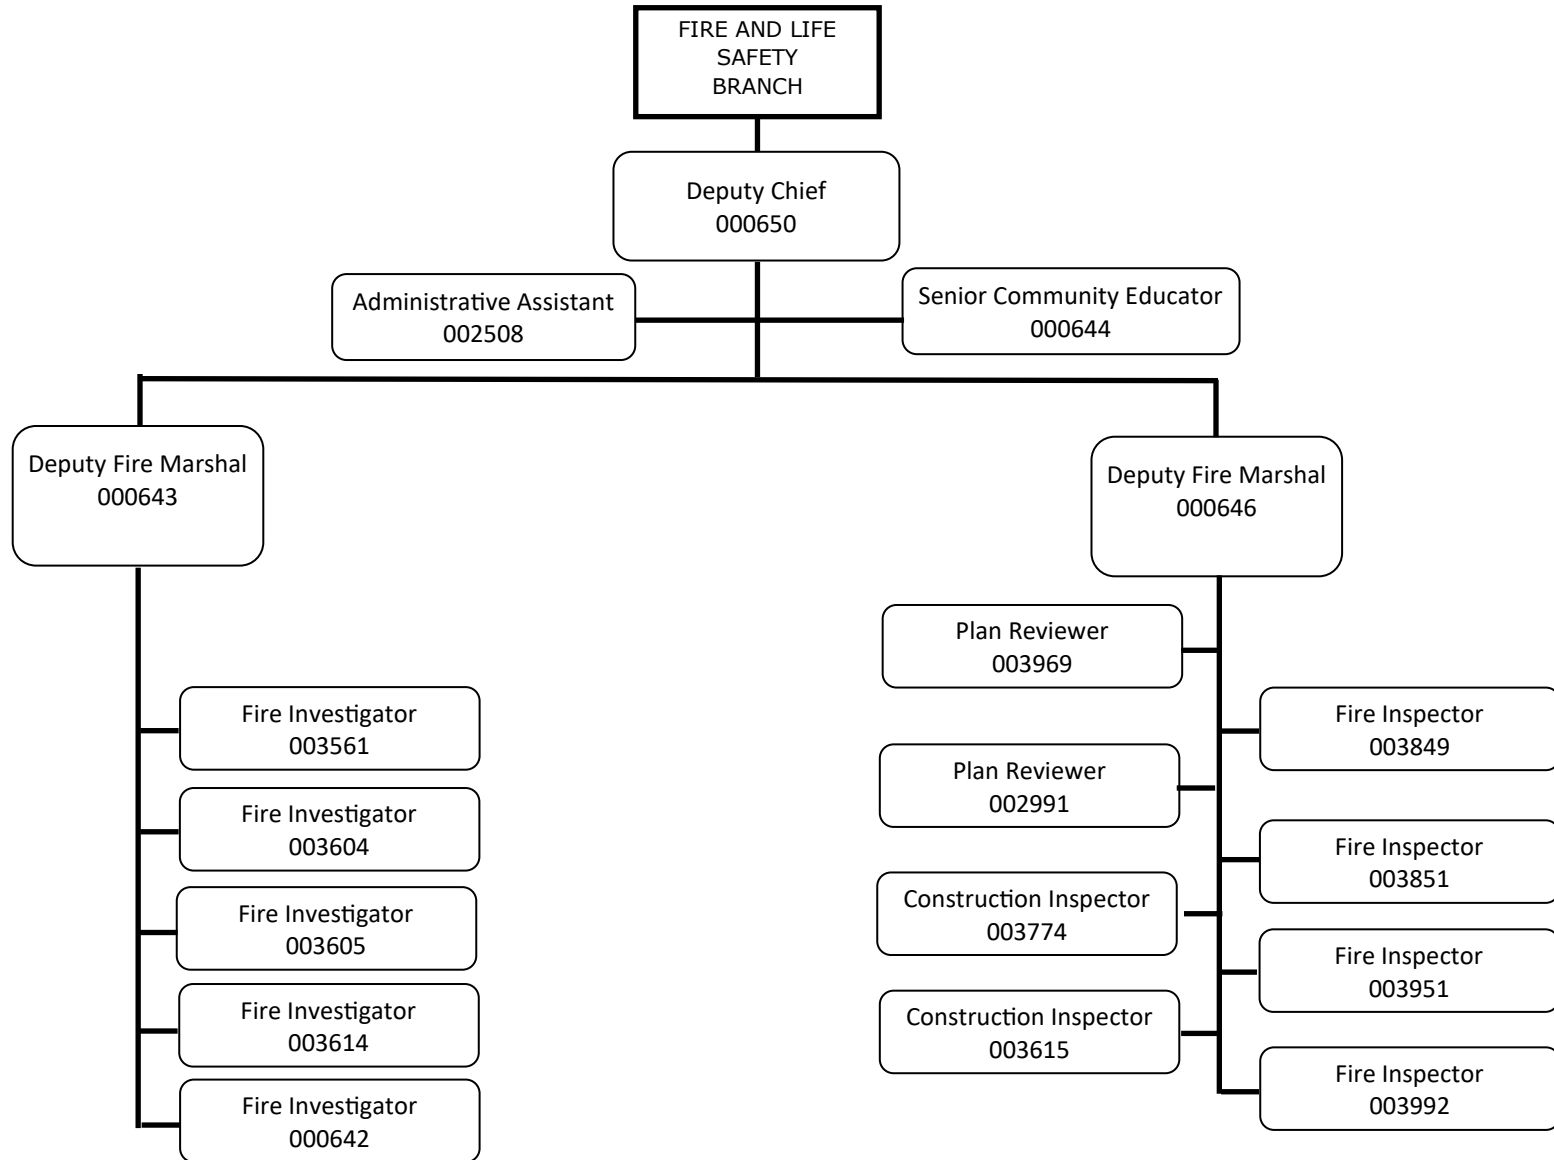

FIRE (6 of 7) - FIRE AND LIFE SAFETY