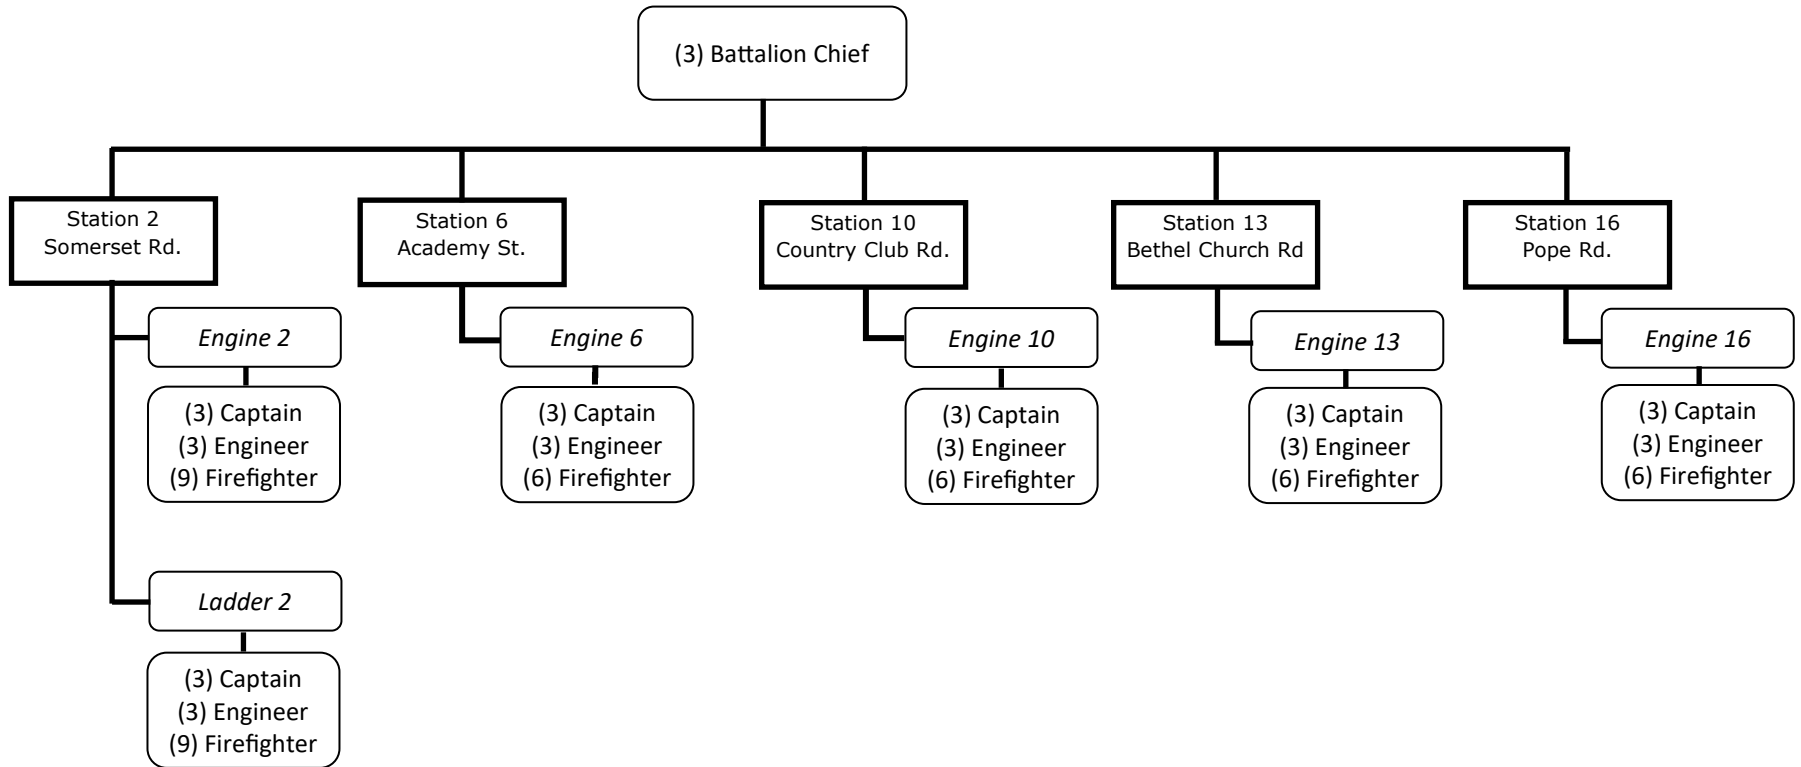

FIRE (5 of 7) - OPERATIONS —BATTALION 4

Operations personnel work on 3 (24) hour shifts (platoons).

Personnel numbers listed reflect the total number assigned for all three platoons.